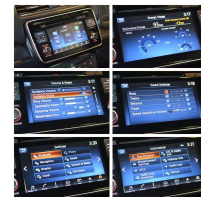

2018 Nissan Leaf 40X 99% SOH Full English /

VEHICLE INFORMATION

Cash Price

Includes GST

\$20,380

+ on-road-costs

Finance this vehicle from only

\$97.73