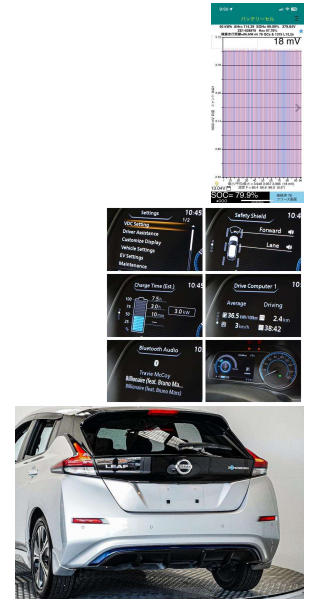

2018 Nissan Leaf 40X 99% SOH Full English /

VEHICLE INFORMATION

Cash Price

Includes GST

\$20,380

+ on-road-costs

Finance this vehicle from only

\$97.73

per week*

Gain peace of mind with Mechanical Breakdown Insurance. Ask us how.

Body

5 door, Hatchback

Odometer

98,630 km

Engine

-

Fuel Type

Electric

Transmission

Automatic

Fuel Saver Rating

6 out of 6 stars

VIN

-