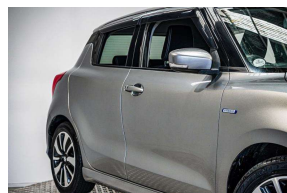

2017 Suzuki Swift Hybrid RS Cruise / LDW &