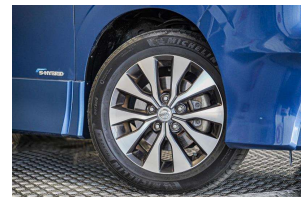

2017 Nissan Serena Hybrid 7 Seater Highway